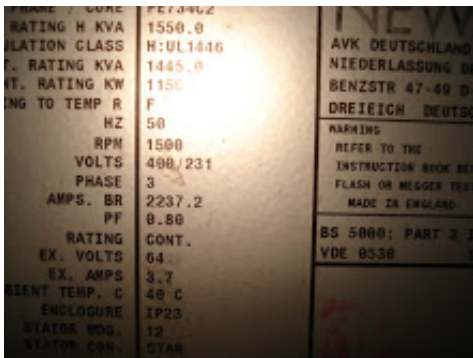

DSC01020.JPG
142K