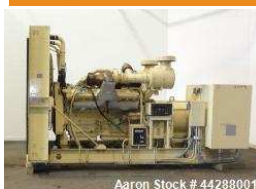

Fuel: NG
Volts: 277/480

Fuel: NG
Volts: 277/480

Fuel: Diesel
Volts: 277/480

Fuel: Diesel
Volts: 120/208

Used- Ingersoll-Rand PowerWorks 70 kW microturbine / Peak shaving natural gas generator set, model

Used- Ingersoll-Rand PowerWorks 70 kW microturbine / Peak shaving natural gas generator set, model

Used- Cummins 750 kW standby (680 kW prime) diesel generator set, model DFHA, SN-J970654183. Cummin

Used- Kohler 80 kW standby (72 kW prime) portable / trailered generator set, model 80ROZ81, SN-3890

[VIEW DETAILS](#)

[VIEW DETAILS](#)

[VIEW DETAILS](#)

[VIEW DETAILS](#)

Stock # 46403001

KW: 800

Mfr: Detroit Diesel

Fuel: Diesel

Volts: 120/208

Stock # 44288001

KW: 800

Mfr: Kohler

Fuel: Diesel

Volts: 277/480

Used Detroit Diesel Spectrum 800 kW standby (725 kW prime) diesel generator set, model 800DS SN-603

Used- Kohler 800 kW standby (725 kW prime) diesel generator set, model 800ROZD71, SN-299159. Detroi

[VIEW DETAILS](#)

[VIEW DETAILS](#)